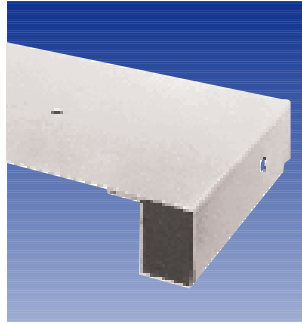

All units on this page feature **offset angle posts** 7'1" (85") high or 8'1" (97") high on all four corners with **22 ga.** shelves. One-piece shelf clips provide quick shelf adjustments on 1½" centers. Capacities for shelves are shown on page 4.

Welded Box Shelf

**Offset Angle Post**

Widely used in single or multiple or stand-alone configurations. Ideal where continuous rows are not practical, or where frequent re-location is necessary.

Offset Angle Post