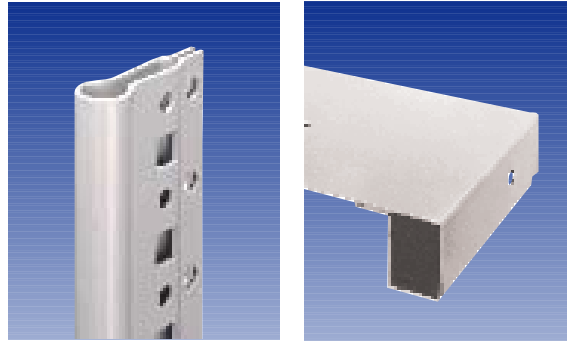

Beaded Post

Common post for continuous runs. Suitable for two level capacity. Permits full-width use of shelf and allows easy movement of cartons in or out.

Beaded Post Upright

Welded Box Shelf

All units on this page feature **Beaded posts** 7'1" (85") or 8'1" (97") high in front with offset angle posts in back with **22 ga.** shelves. One piece shelf-clips provide quick shelf adjustments on 1½" centers. Capacities for shelves are shown on page 4.